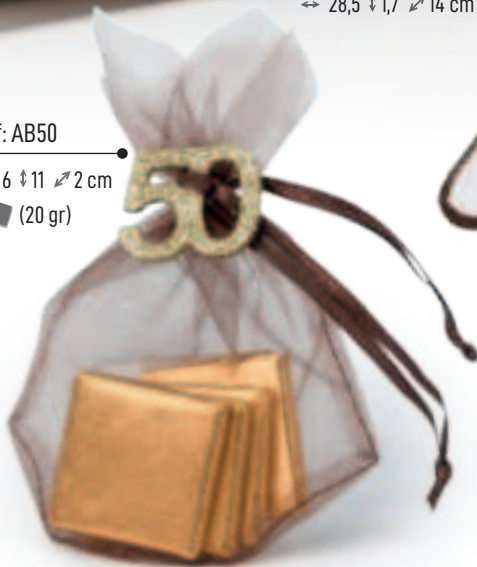

Ref: BB1

TARJETA NO INCLUIDA
CARD NOT INCLUDED

↔ 10 x 8 x 8 cm
4 (26 gr)

Ref: AB50

↔ 6 x 11 x 2 cm
4 (20 gr)