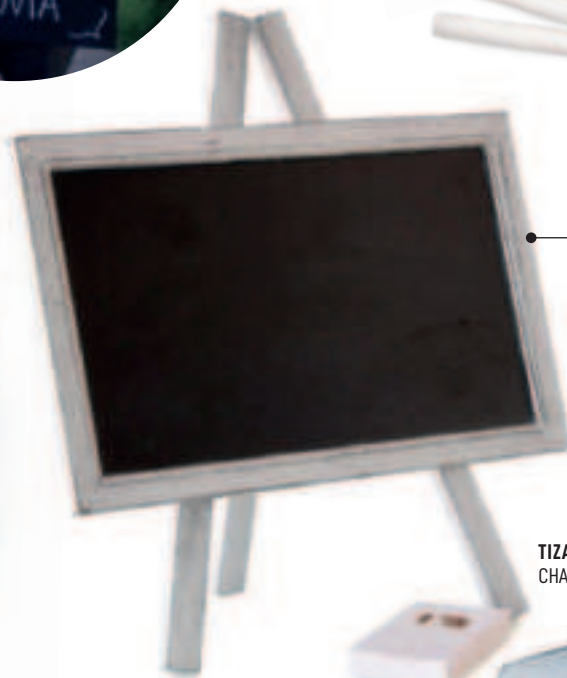

Ref: W733

↔ 24 ↑ 23 ↗ 1,5 cm

1 • 12 • 48

8435033273176

TIZA INCLUIDA
CHALK INCLUDED